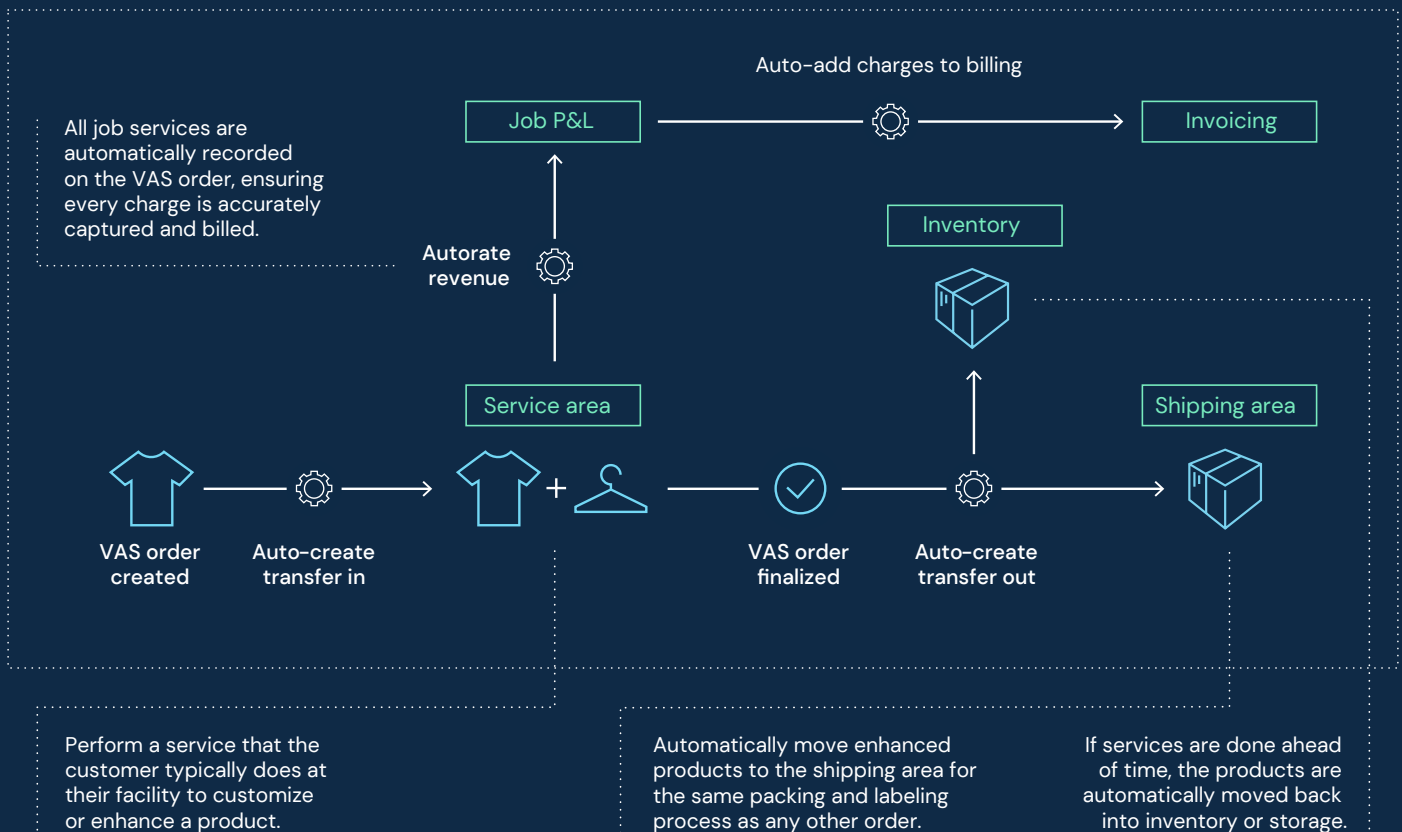

VAS WAREHOUSE MODULE

Easily capture, control, autorate, and process value-added services, all in one place. CargoWise.

Eliminate processing errors, improve efficiency and reduce costs.

Broaden your range of service offerings, and enhance customer satisfaction.

Boost profit streams for your warehouse operation, and avoid revenue leakage.

Seamlessly integrate value-added services to your warehouse operations.

✔ Intelligent VAS-ready processes

✔ Configurable service area locations